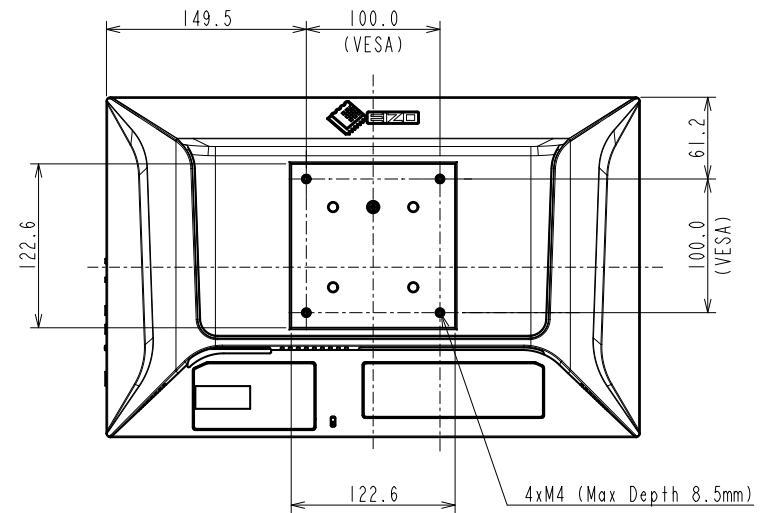

OUTLINE DIMENSIONS

MODEL FDF1683WT-ACF/FDF1683WT-DCF

UNIT mm

EIZO Corporation

FDF1683WT-DCF

FDF1683WT-ACF

OUTLINE DIMENSIONS

MODEL FDF1683WT-ACOF / FDF1683WT-DCOF