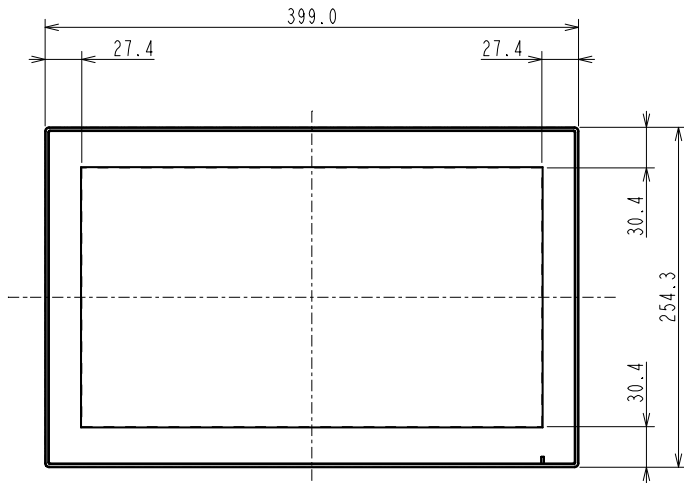

OUTLINE DIMENSIONS

MODEL FDF1683WT-ACOF / FDF1683WT-DCOF

UNIT mm

EIZO Corporation