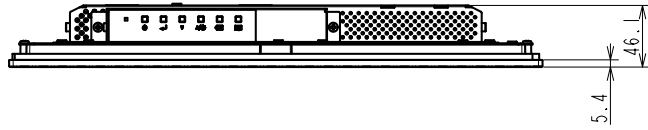

OUTLINE DIMENSIONS

MODEL FDF1683WT-ACOF / FDF1683WT-DCOF

UNIT mm

EIZO Corporation

FDF1683WT-DCOF