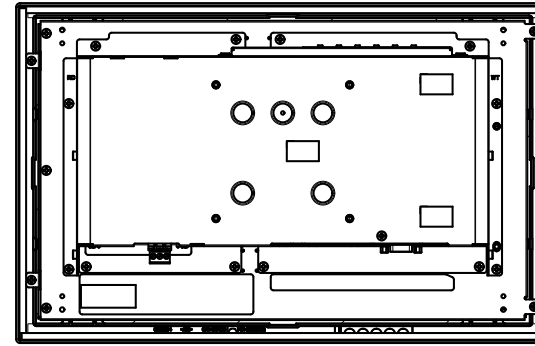

OUTLINE DIMENSIONS

MODEL FDF1683WT-ACOF / FDF1683WT-DCOF

UNIT mm

EIZO Corporation