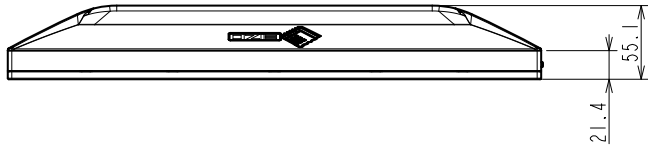

OUTLINE DIMENSIONS

MODEL FDF1683WT-ACF/FDF1683WT-DCF

UNIT mm

EIZO Corporation

FDF1683WT-DCF

FDF1683WT-ACF

OUTLINE DIMENSIONS

MODEL FDF1683WT-ACOF / FDF1683WT-DCOF