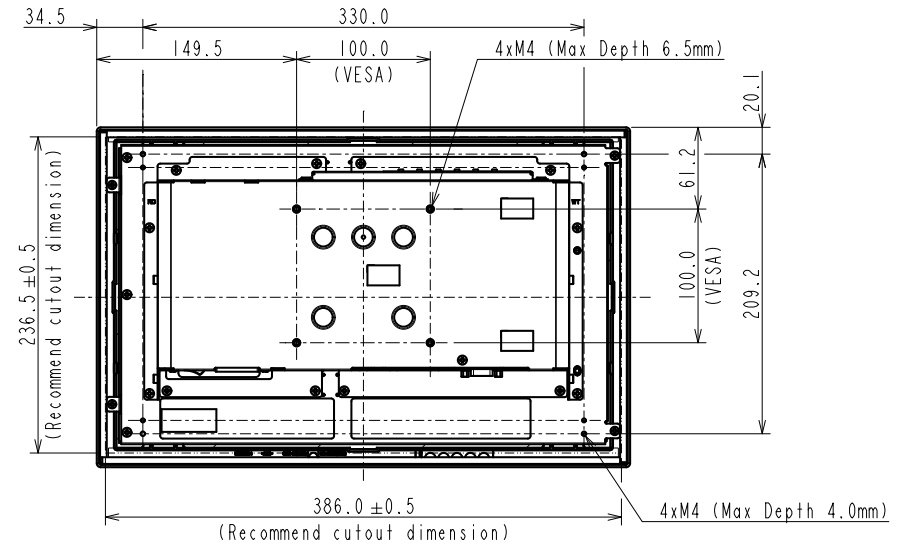

OUTLINE DIMENSIONS

MODEL FDF1683WT-ACOF / FDF1683WT-DCOF

UNIT mm

EIZO Corporation